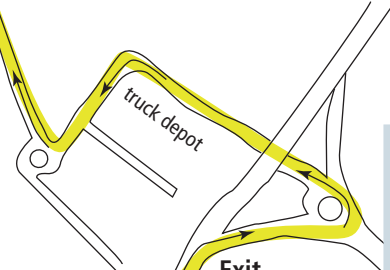

**TORRE LAURENTII**  
Hotel & Restaurant

Plaça Paula Armet, 2  
Sant Llorenç de la Muga  
17732 Girona  
+34.972.569.350

± 2,5 km. / 1.5 mi.  
this road is narrow and renovation work is in progress.

La Jonquera / França

Exit "Llers" AP-7 Perpignan

± 12 km. / 7.5 mi.

N-II  
follow:  
França / La Jonquera

AP-7  
Exit 4 - Figueres