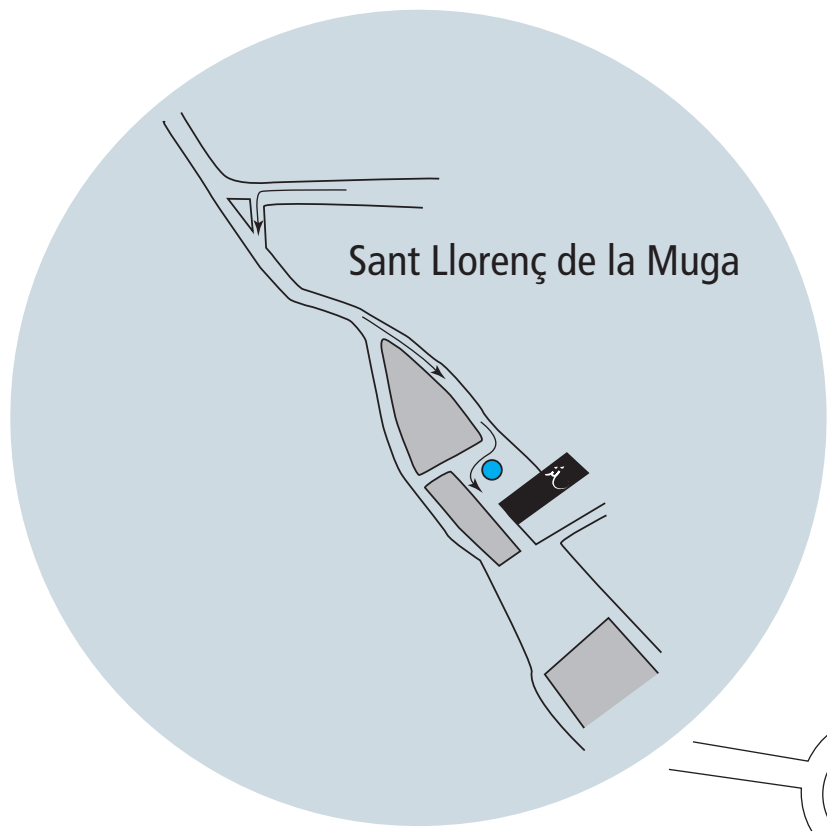

**TORRE LAURENTII**  
Hotel & Restaurant

Plaça Paula Armet, 2  
Sant Llorenç de la Muga  
17732 Girona  
+34.972.569.350

± 2,5 km. / 1.5 mi.  
this road is narrow and renovation work is in progress.

La Jonquera / França

Exit "Llers" AP-7 Perpignan

± 12 km. / 7.5 mi.

N-II  
follow:  
França / La Jonquera

AP-7  
Exit 4 - Figueres